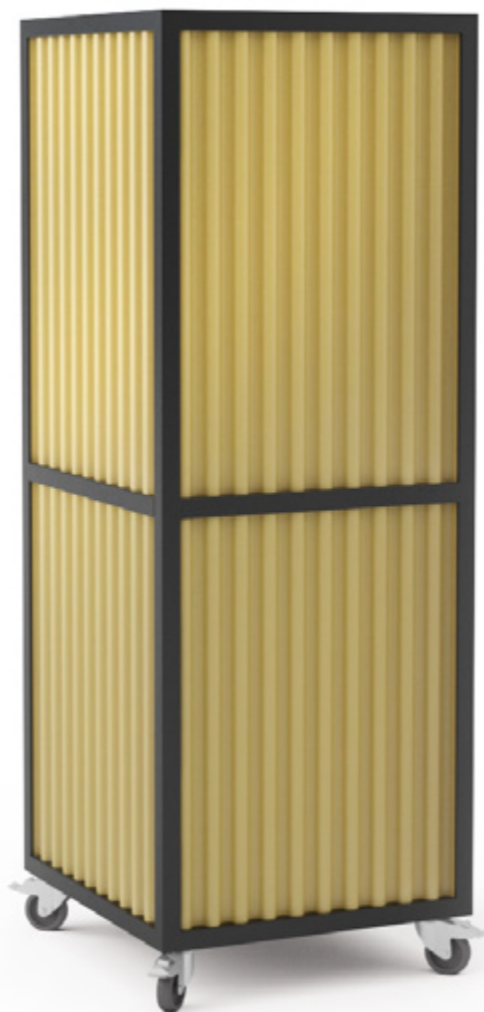

Sales possibilities

Power

Dimensions

Total (mm): 1500x750x1980 h
 Height to a top (mm): 1020

Due to the lack of a watertight roof, a cart is not adapted to work during rain.

Standard equipment

- Made of steel frames with corrugated sheet filling
- 4x twisting rubber wheels, 2x with a brake
- Master key for all the cabinets
- Possibility of installing of sunblinds
- Possibility of installing of menu boards

Sales possibilities

Power

Dimensions

Total (mm): 2000x750x1980 h
 Height to a top (mm): 1020

Due to the lack of a watertight roof, a cart is not adapted to work during rain.

Standard equipment

- Made of steel frames with corrugated sheet filling
- 4x twisting rubber wheels, 2x with a brake
- Master key for all the cabinets
- Possibility of installing of sunblinds
- Possibility of installing of menu boards

Power

Electricity

Dimensions

Total (mm): 700x750x1980 h

Standard equipment

- Made of steel frames with corrugated sheet filling
- 4x twisting rubber wheels, 2x with a brake
- Space for cooling cabinet 600x600x1800 h
- Possibility of installing of sunblinds
- Possibility of installing of menu boards