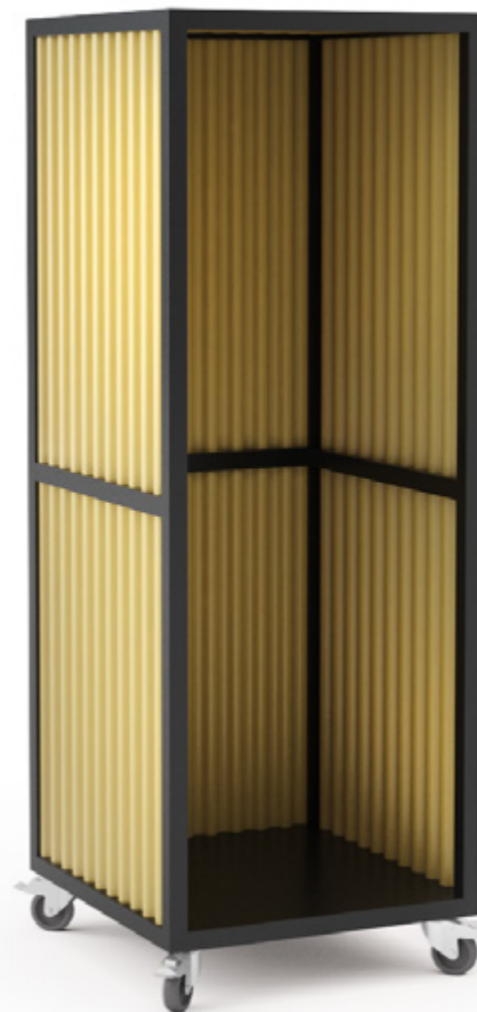

Standard equipment

- Made of steel frames with corrugated sheet filling
- 4x twisting rubber wheels, 2x with a brake
- Master key for all the cabinets
- Possibility of installing of sunblinds
- Possibility of installing of menu boards

Sales possibilities

Power

Dimensions

Total (mm): 1500x750x1980 h
 Height to a top (mm): 1020

Due to the lack of a watertight roof, a cart is not adapted to work during rain.

Standard equipment

- Made of steel frames with corrugated sheet filling
- 4x twisting rubber wheels, 2x with a brake
- Master key for all the cabinets
- Possibility of installing of sunblinds
- Possibility of installing of menu boards

Sales possibilities

Power

Dimensions

Total (mm): 2000x750x1980 h
 Height to a top (mm): 1020

Due to the lack of a watertight roof, a cart is not adapted to work during rain.

Standard equipment

- Made of steel frames with corrugated sheet filling
- 4x twisting rubber wheels, 2x with a brake
- Master key for all the cabinets
- Possibility of installing of sunblinds
- Possibility of installing of menu boards

Power

Electricity

Dimensions

Total (mm): 700x750x1980 h

Standard equipment

- Made of steel frames with corrugated sheet filling
- 4x twisting rubber wheels, 2x with a brake
- Space for cooling cabinet 600x600x1800 h
- Possibility of installing of sunblinds
- Possibility of installing of menu boards