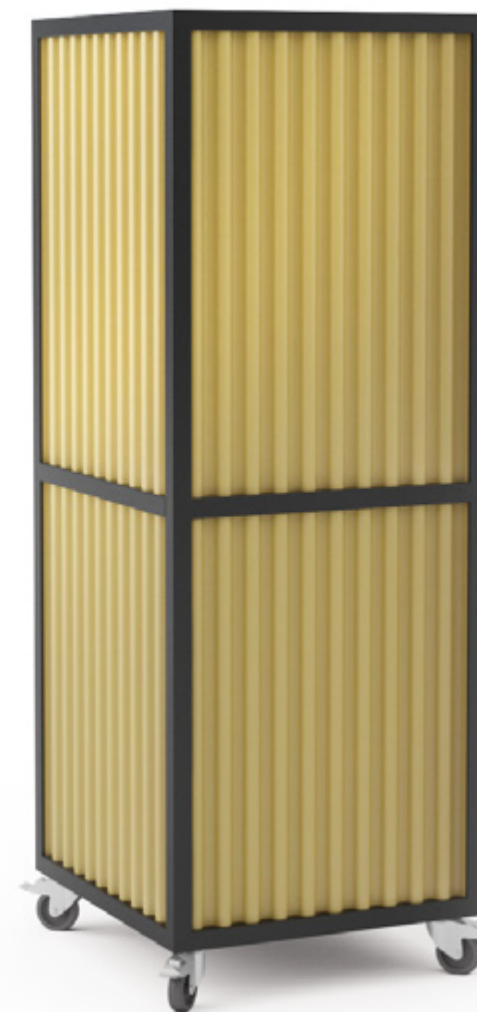

Sales possibilities

Power

Dimensions

Total (mm): 1500x750x1980 h
 Height to a top (mm): 1020

Due to the lack of a watertight roof, a cart is not adapted to work during rain.

Standard equipment

- Made of steel frames with corrugated sheet filling
- 4x twisting rubber wheels, 2x with a brake
- Master key for all the cabinets
- Possibility of installing of sunblinds
- Possibility of installing of menu boards

Sales possibilities

Power

Dimensions

Total (mm): 2000x750x1980 h
 Height to a top (mm): 1020

Due to the lack of a watertight roof, a cart is not adapted to work during rain.

Standard equipment

- Made of steel frames with corrugated sheet filling
- 4x twisting rubber wheels, 2x with a brake
- Master key for all the cabinets
- Possibility of installing of sunblinds
- Possibility of installing of menu boards

Power

Electricity

Dimensions

Total (mm): 700x750x1980 h

Standard equipment

- Made of steel frames with corrugated sheet filling
- 4x twisting rubber wheels, 2x with a brake
- Space for cooling cabinet 600x600x1800 h
- Possibility of installing of sunblinds
- Possibility of installing of menu boards